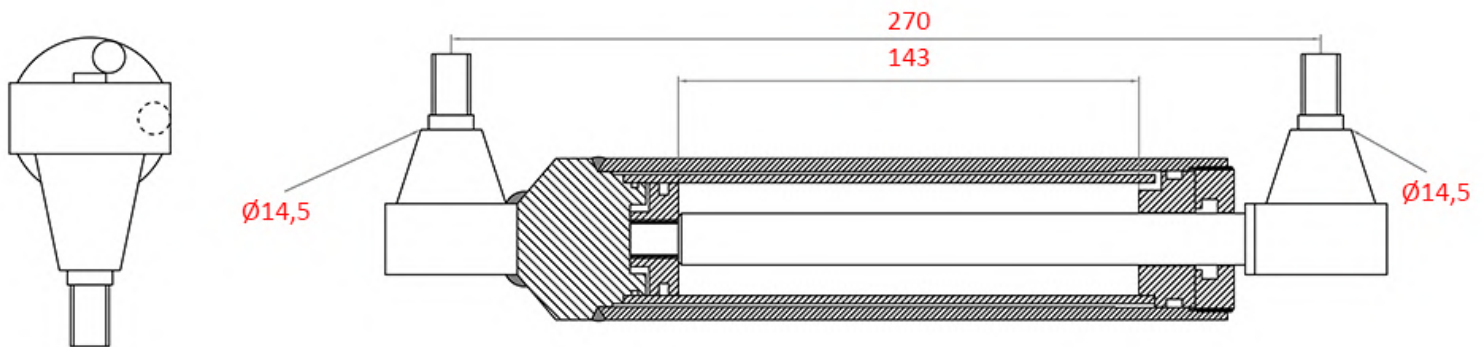

13060

[mm]

Volanski cilindar ustreza modelu / The steering cylinder fits the model:

MF; 20, 20D, 20E, 35, 135, 231, 240, 250, 550.

OEM:

3401240M91, 0011403U91, 192749M92, 168009M92, 183179M91,
183182M92, 185380M92